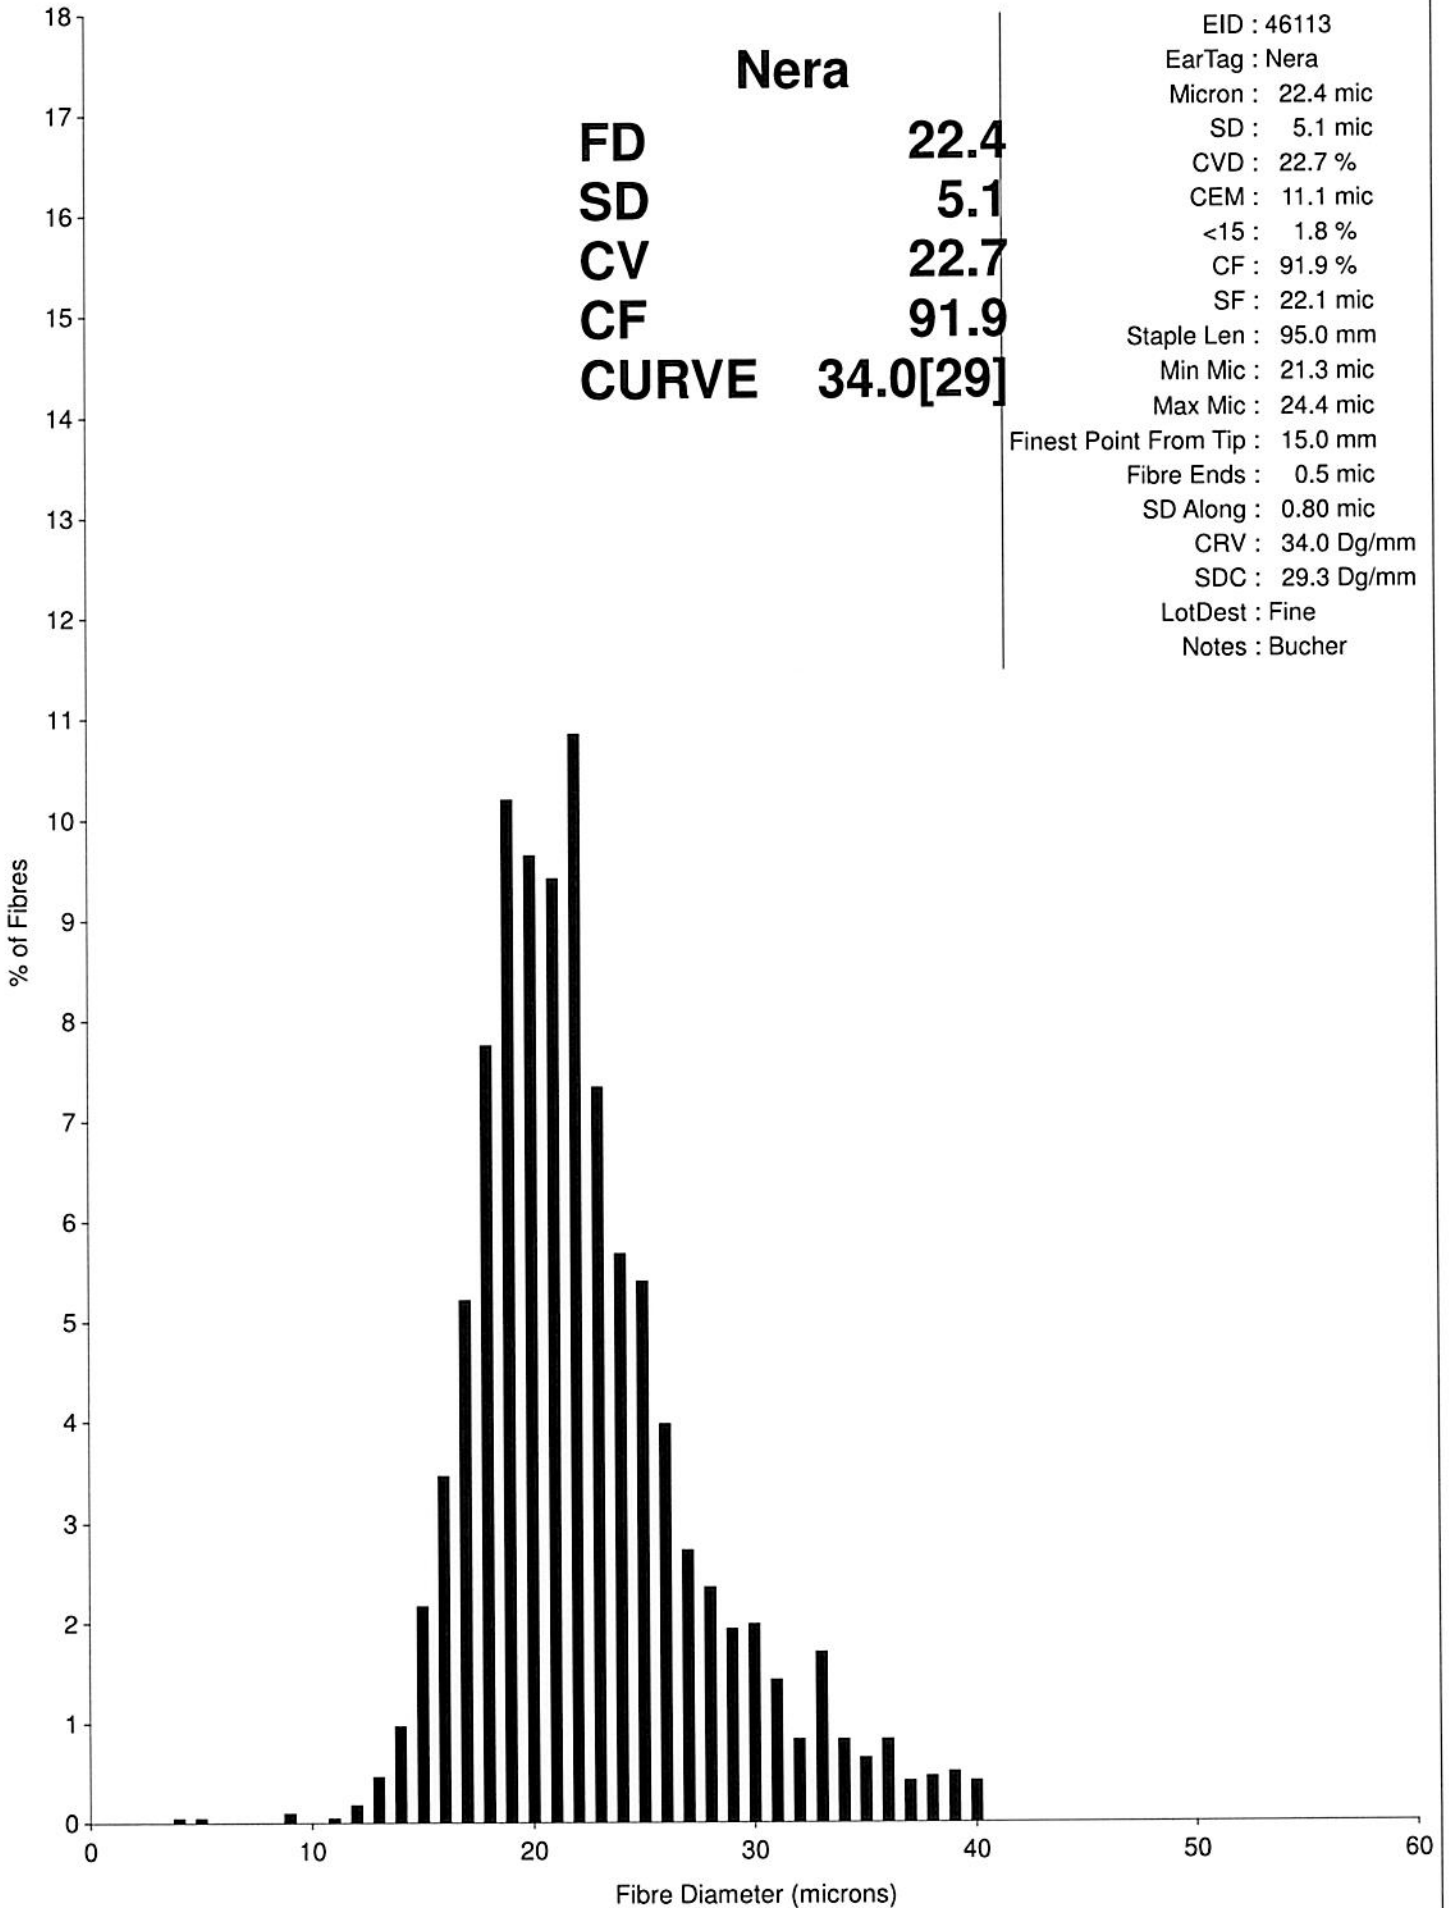

OFDA 2000 REPORT : SORTED BY EID
 Certified Alpaca Testing - 2023 (378Records)

Nera

FD 22.4
SD 5.1
CV 22.7
CF 91.9
CURVE 34.0[29]

EID : 46113
 EarTag : Nera
 Micron : 22.4 mic
 SD : 5.1 mic
 CVD : 22.7 %
 CEM : 11.1 mic
 <15 : 1.8 %
 CF : 91.9 %
 SF : 22.1 mic
 Staple Len : 95.0 mm
 Min Mic : 21.3 mic
 Max Mic : 24.4 mic
 Finest Point From Tip : 15.0 mm
 Fibre Ends : 0.5 mic
 SD Along : 0.80 mic
 CRV : 34.0 Dg/mm
 SDC : 29.3 Dg/mm
 LotDest : Fine
 Notes : Bucher